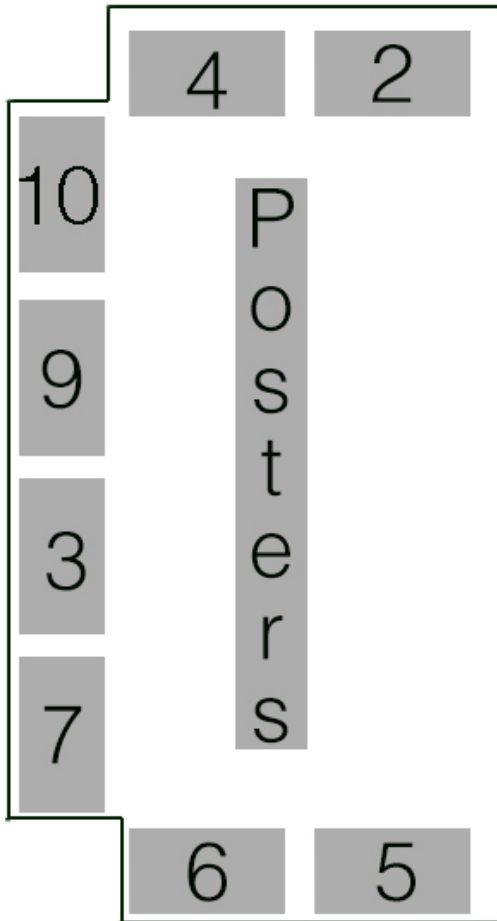

Exhibitors 2016

- 2. CEMSA
- 3. Agilent
- 4. Lhasa
- 5. Shimadzu
- 6. GC2
- 7. Peak Scientific
- 9. USP
- 10 Waters

For Exhibitors:
The CPSA Brasil
2016 Symposium will
include an exhibition
program on Tuesday and
Wednesday.
Setup is Tuesday August 2,
7:30 am - 8:30 am